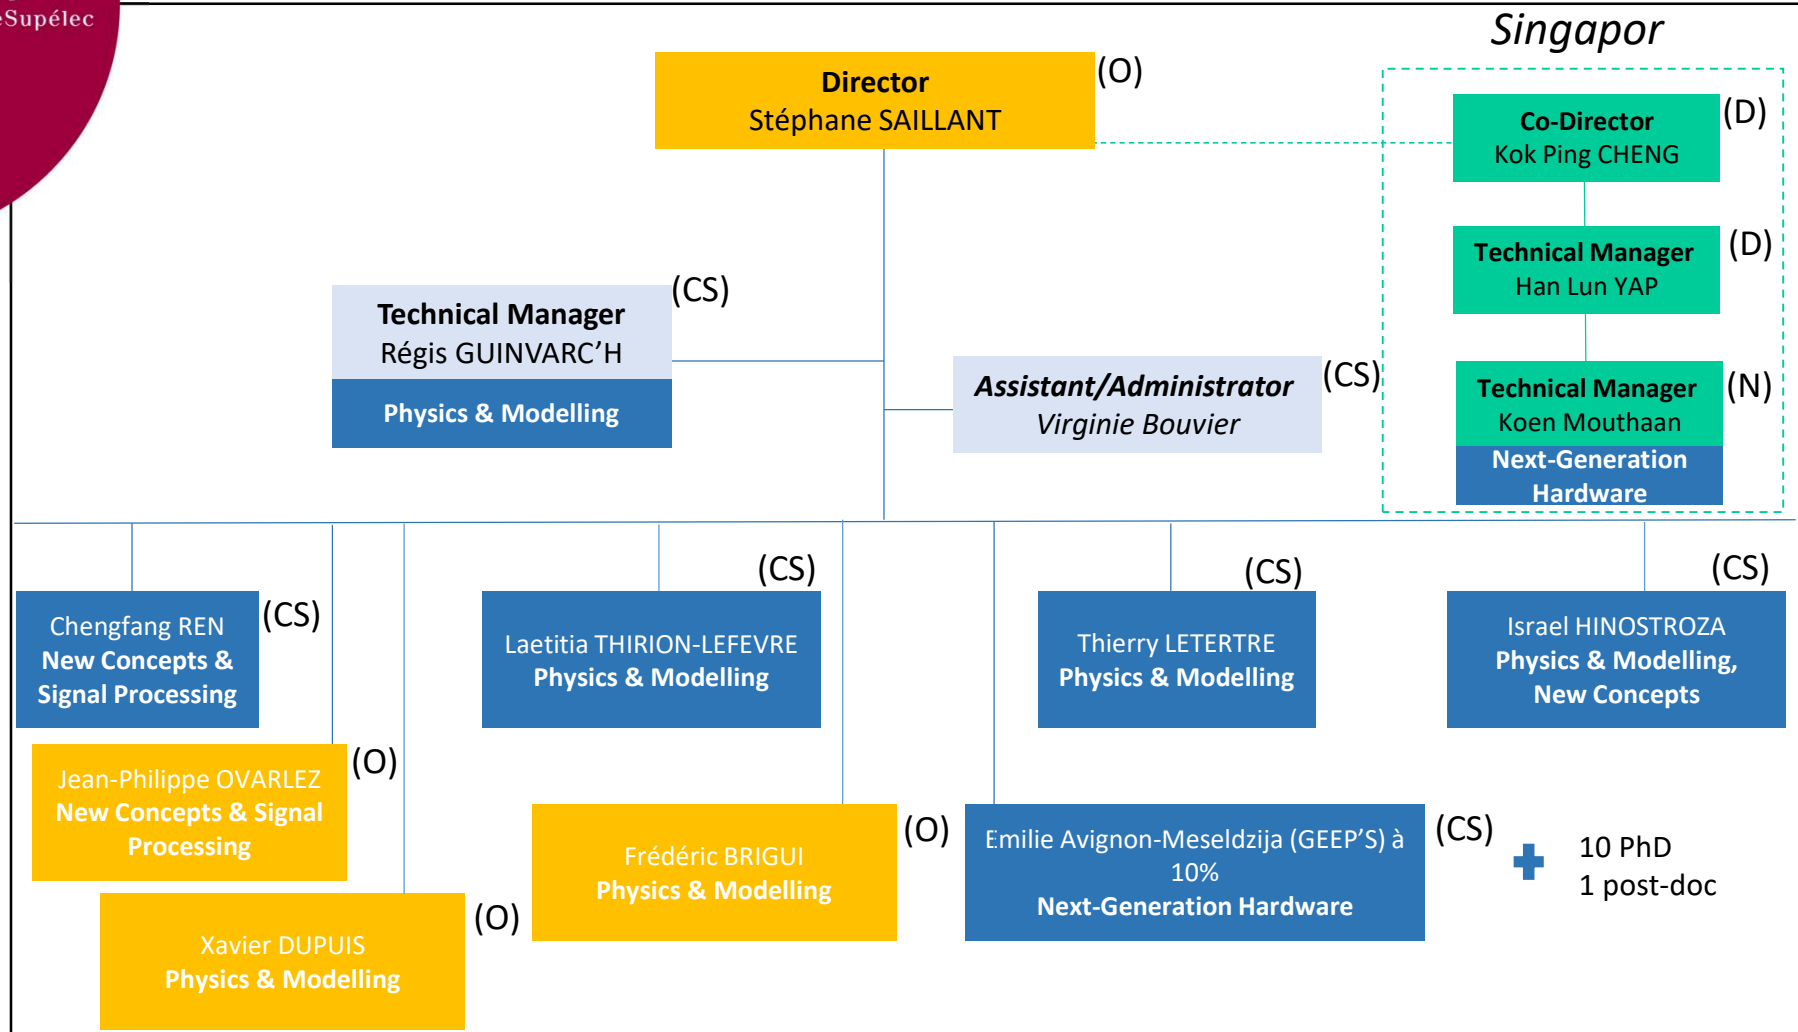

# SONDRA LABORATORY (INTERNATIONAL HOST TEAM)

*Singapor*

(O) = ONERA Employee, (CS) = CS Officer, (D) = DSO Employee (Defence Science Organization), (N) = NUS Researcher (National University Singapore)